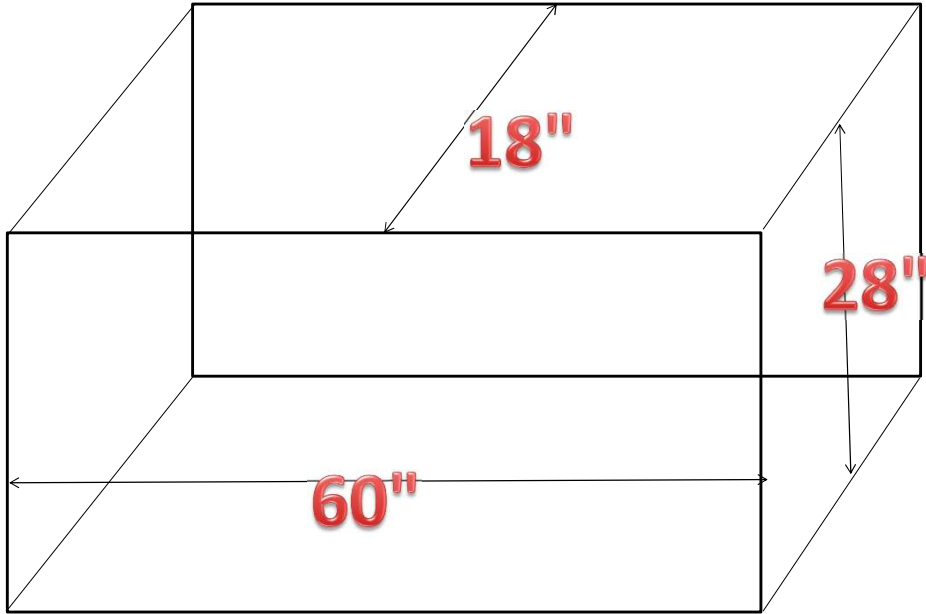

DCC E-Coat Size Capabilites

Machine 1 E-Coat Window 75 Sq Ft/Load Bar

Machine 2 E-Coat Window 150 Sq Ft/Load Bar